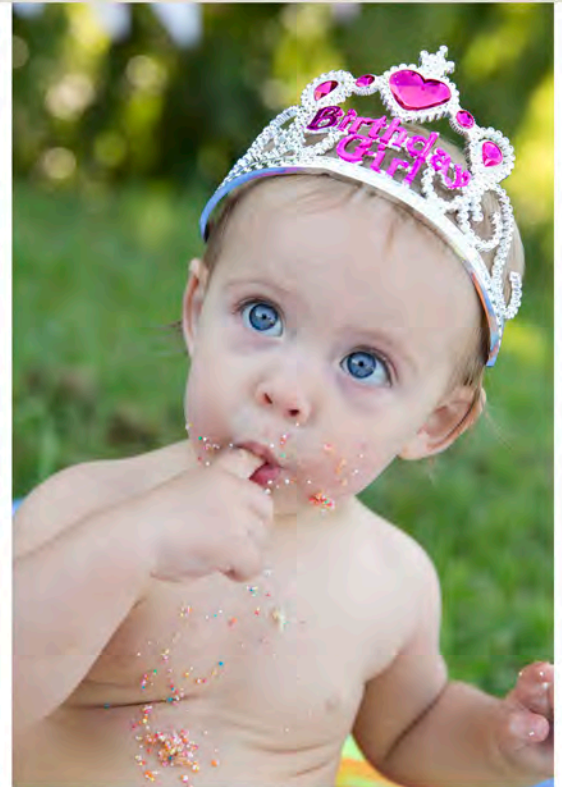

PRICING GUIDE 2017

SPECIAL SESSIONS

STUDIO CAKE SMASH R2000

*You bring the cake and decorations.
Then we let your little one have fun
while destroying the cake.*

OUTDOOR CAKE SMASH R2200

*Your provide cake and decorations,
we decide on a spot and let baby have
fun while getting dirty*

Both above sessions include:

1 hour shooting time

30 edited images on disc

4 A4 prints of your choice

Door to door courier

Parties/Functions/Events

*All parties/functions and events are charged
on the same base:*

R1800 for the first or only hour

R1400 for every hour thereafter

*Travel is added additionally if milage is more
than 50km from my home in Edenvale.*

Includes DVD with high res images and door to door courier.

Contact me at: info@sophotostudio.co.za

083 350 6956