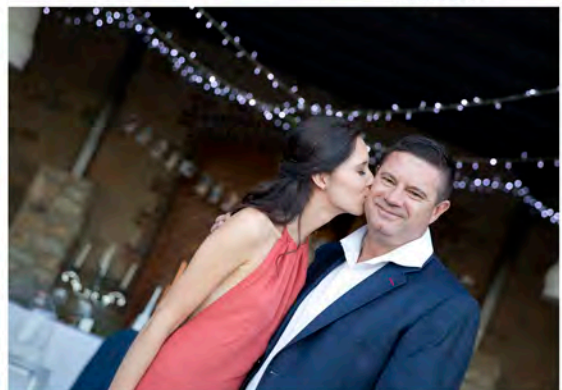

PRICING GUIDE 2017

SPECIAL SESSIONS

STUDIO CAKE SMASH R2000

*You bring the cake and decorations.
Then we let your little one have fun
while destroying the cake.*

OUTDOOR CAKE SMASH R2200

*Your provide cake and decorations,
we decide on a spot and let baby have
fun while getting dirty*

Both above sessions include:

1 hour shooting time

30 edited images on disc

4 A4 prints of your choice

Door to door courier

Parties/Functions/Events

*All parties/functions and events are charged
on the same base:*

R1800 for the first or only hour

R1400 for every hour thereafter

*Travel is added additionally if milage is more
than 50km from my home in Edenvale.*

Includes DVD with high res images and door to door courier.

Contact me at: info@sophotostudio.co.za

083 350 6956